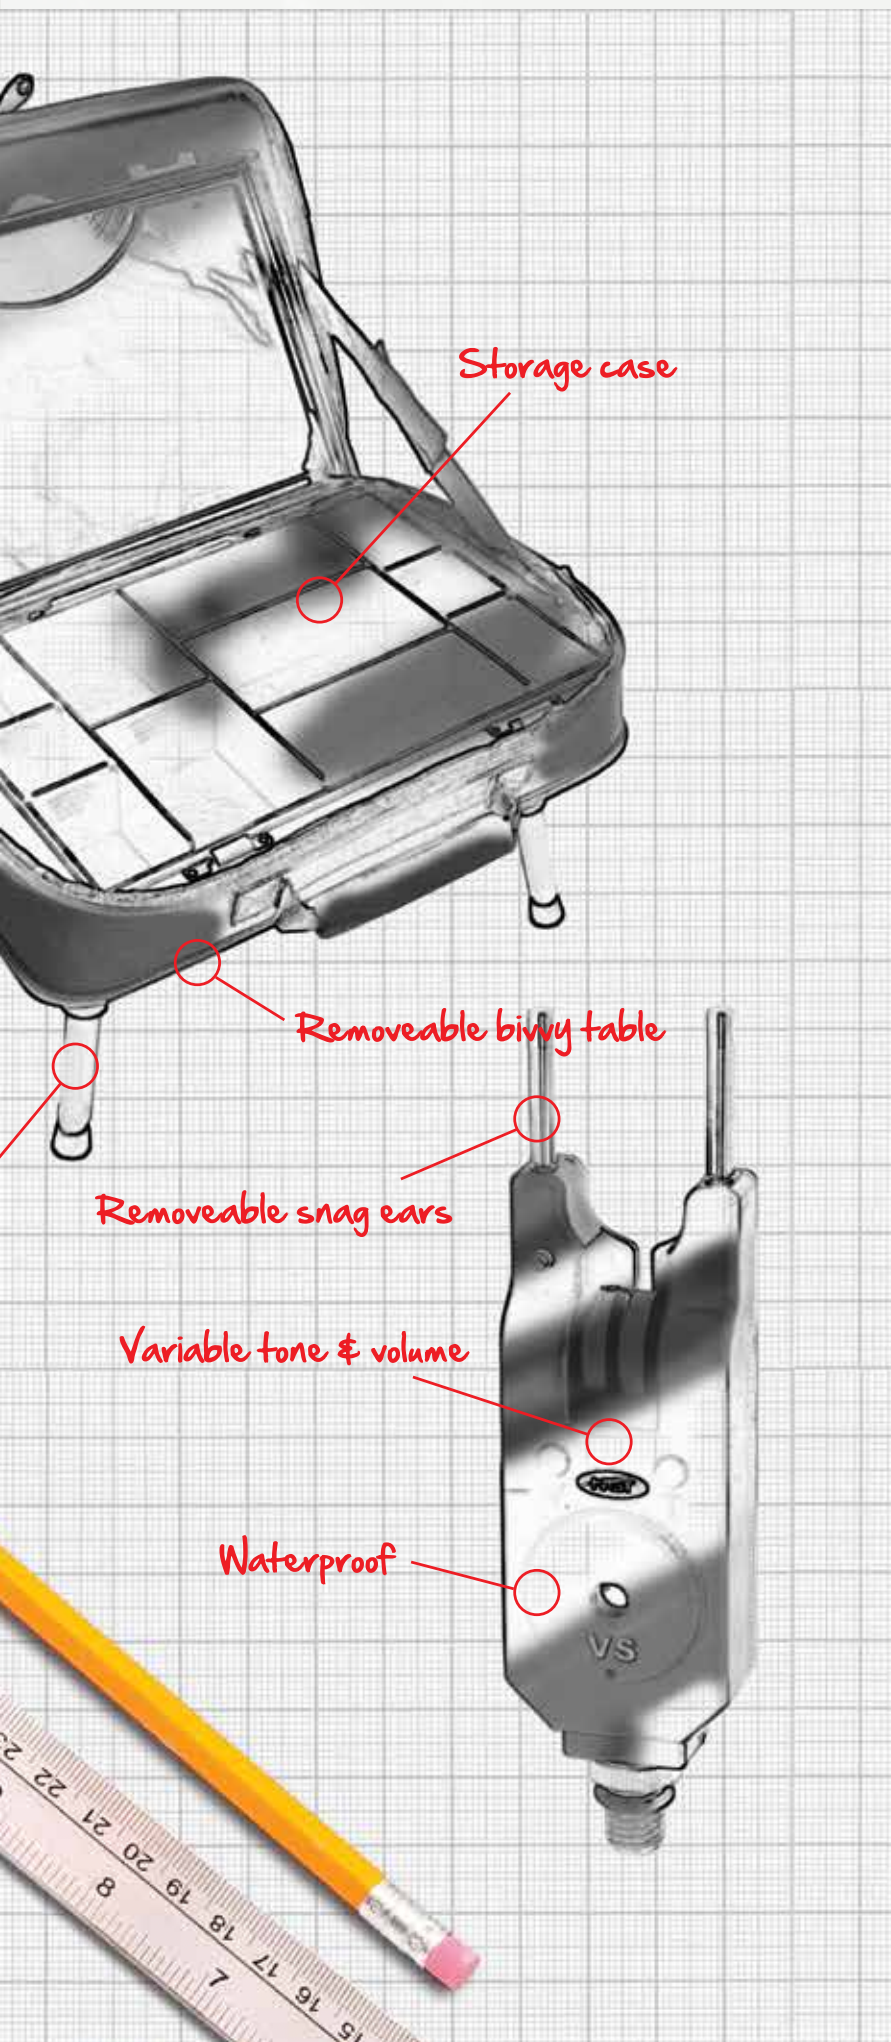

CONTENTS

Rods	4
Reels	13
Line	15
Luggage & Accessories	16
Storage Systems	22
Tackle Boxes & Storage	23
Bite Alarms	24
Indicators	26
Rod Pods	26
Unhooking & Scales	28
Bank Sticks, Buzz Bars & Rests...	30
Baiting Tools	32
Swim Feeders & Floats	33
Nets & Handles	34
Terminal Tackle	36
Hooks & Hair Rigs	37
Leads & Shot	38
PVA	39
Clothing & Apparel	40
Bait	41
Lures	42
Chairs & Beds	44
Sleeping Bags	45
Bivvies & Brollies	46
Seat Boxes	47
Trolleys & Barrows	47
Fishing Accessories	48
Outdoor Cooking	52
Batteries	54

To use a QR code, download any free QR reader app onto your smartphone. Scan the code to take you to our website.