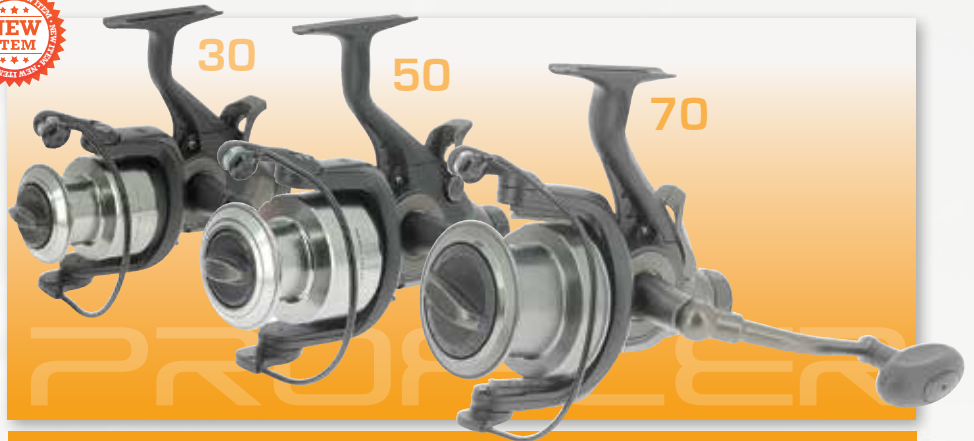

NGT 'X-Treme Spin', 2 section, carbon spinning rods have a casting weight of 5-25g, cork handle and are available in 7ft and 9ft sizes. Supplied in a cloth bag.

SPIN

NGT DYNAMIC 4000 / 6000 10BB
CARP RUNNER

With its great looks, aluminium spool, twin handle and 10 ball bearings, these carp runner reels are a tried and tested winner! Available in a 40 or 60 size. (Reel supplied with a spare spool.)

CODE	DESCRIPTION	RATIO	B/B	LINE CAPACITY
FRL-DYN-4000	Dynamic 4000 10BB Reel	5.2:1	10	6/230, 8/190, 10/155 lbs/yds
FRL-DYN-6000	Dynamic 6000 10BB Reel	5.2:1	10	12/350, 14/270, 20/210 lbs/yds

REELS

PROFILER 30 / 50 / 70
CARP RUNNER

A new premier range of carp runner reels from NGT. The 3 model 'Profiler' range feature aluminium spools, thick bail arms; the 30 & 50 size models have 9+1 ball bearings and the 70 size has 10+1 ball bearings offering robust internal mechanism and smooth oscillation. With strong graphite bodies, instant anti-reverse, a smooth rear drag system and spare graphite spool, these reels are perfect for the discerning angler.