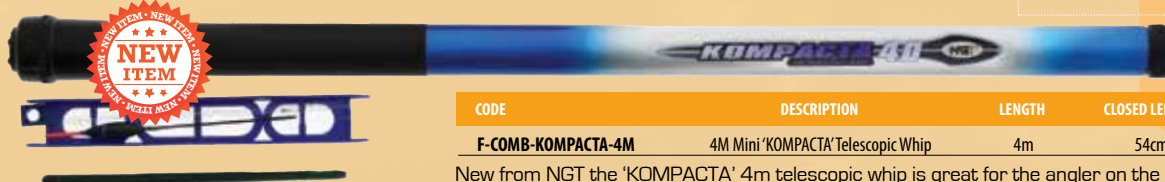

**NGT GENERATION
SPINNING COMBO ROD**

SPIN

CODE	DESCRIPTION	LENGTH	SECTIONS	COLOUR
FR-COMB-GENERATION	Generation Combo 7ft Rod & Reel	213cm / 7ft	2	Black

An ideal starter rod set, a 2 section, 7ft spinning or starter rod supplied with a reel spooled with line. Supplied in a plastic bag.

NGT 4M COMBO WHIP

TRAVEL WHIP

CODE	DESCRIPTION	LENGTH	CLOSED LENGTH	COLOUR
F-COMB-KOMPACTA-4M	4M Mini 'KOMPACTA' Telescopic Whip	4m	54cm	Silver/Blue

New from NGT the 'KOMPACTA' 4m telescopic whip is great for the angler on the move, being only 54cm closed, this whip extends to 4m and includes a discorger and pole rig to get you started.