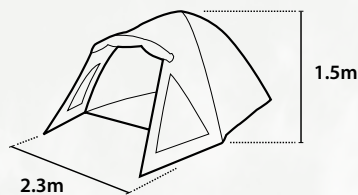

NGT 2 MAN DOUBLE SKINNED GREEN BIVVY
A 2 man, double skinned, green bivvy with ground sheet included. Made from 100% waterproof 190T material and with graphite fibre poles. Supplied with bivvy pegs and bag.

CODE	DESCRIPTION	SIZE (cm)	WEIGHT
FBB-BIVVY-004	2 Man Double Skinned Green Bivvy (004)	330 x 230 x 150	7.5 kg