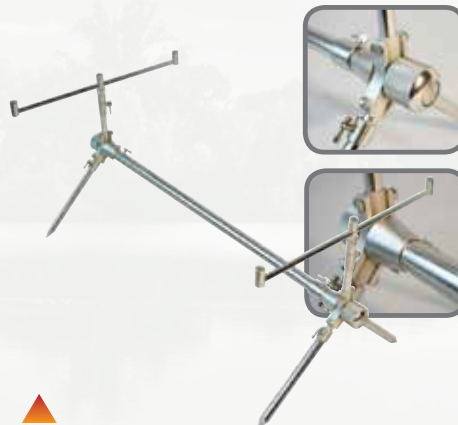

Length closed/max 67cm / 117cm
Height closed/max 51cm / 71cm

CODE	DESCRIPTION
FP-SESSION	Session Pod - Complete With Indicators

NGT COMPLETE 'SESSION PLUS' POD

A complete 'Session Plus' pod with 3 indicators, 3 rod rests, 2 buzz bars and presented in a deluxe carry case. The pod has adjustable legs, extendable body and folding legs for easy transportation.

Length closed/max 67cm / 117cm
Height closed/max 51cm / 71cm

CODE	DESCRIPTION
FP-SESSION-PLUS	Session Plus Pod

NGT CLASSIC SHORT POD - FULLY ADJUSTABLE WITH CASE

A classic pod with 'short' bar allowing one to keep their rods as close to the ground as possible, adjustable main bar, 4 adjustable legs and a pair of buzz bars (for 3 rods).