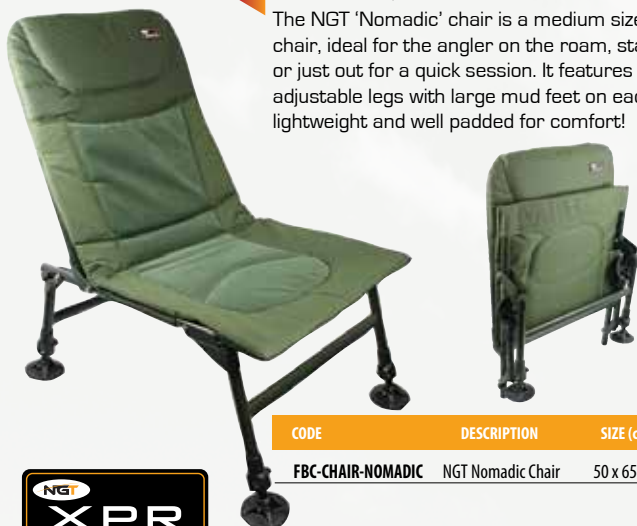

NGT NOMADIC CHAIR

The NGT 'Nomadic' chair is a medium sized chair, ideal for the angler on the roam, stalking or just out for a quick session. It features 4 fully adjustable legs with large mud feet on each. It is lightweight and well padded for comfort!