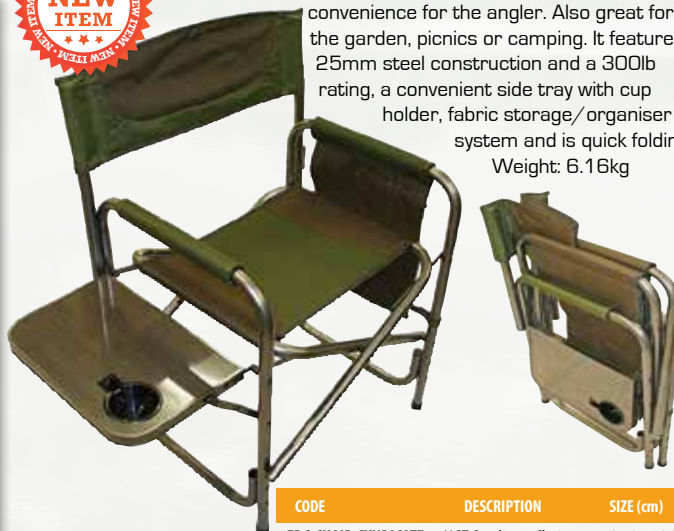

BEDS, CHAIRS & SLEEPING BAGS

NGT SYNDICATE CHAIR

The NGT Syndicate chair offers comfort and convenience for the angler. Also great for the garden, picnics or camping. It features 25mm steel construction and a 300lb rating, a convenient side tray with cup holder, fabric storage/organiser system and is quick folding. Weight: 6.16kg

CODE	DESCRIPTION	SIZE (cm)
FBC-CHAIR-SYNDICATE	NGT Syndicate Chair	48 x 34 x 86