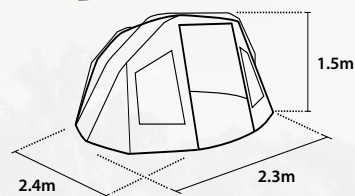

BIVVIES

FORTRESS

2 MAN BIVVY