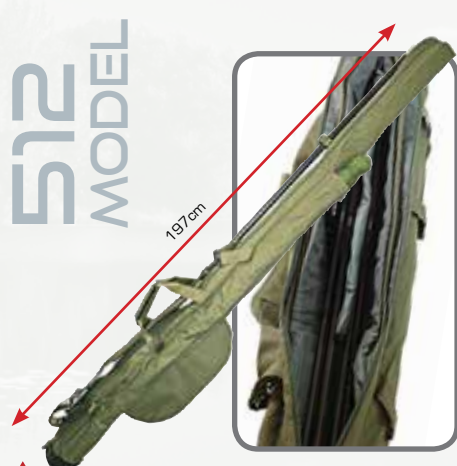

NGT TWIN ROD HOLDALL (512)

A twin deluxe rod sleeve capable of holding two made up carp rods. Features include a fully lined inner, a clip allowing you to attach to another 'master' holdall, a velcro padded central divider, reinforced, heavy duty, PVC bottom, adjustable shoulder strap and a net pocket.