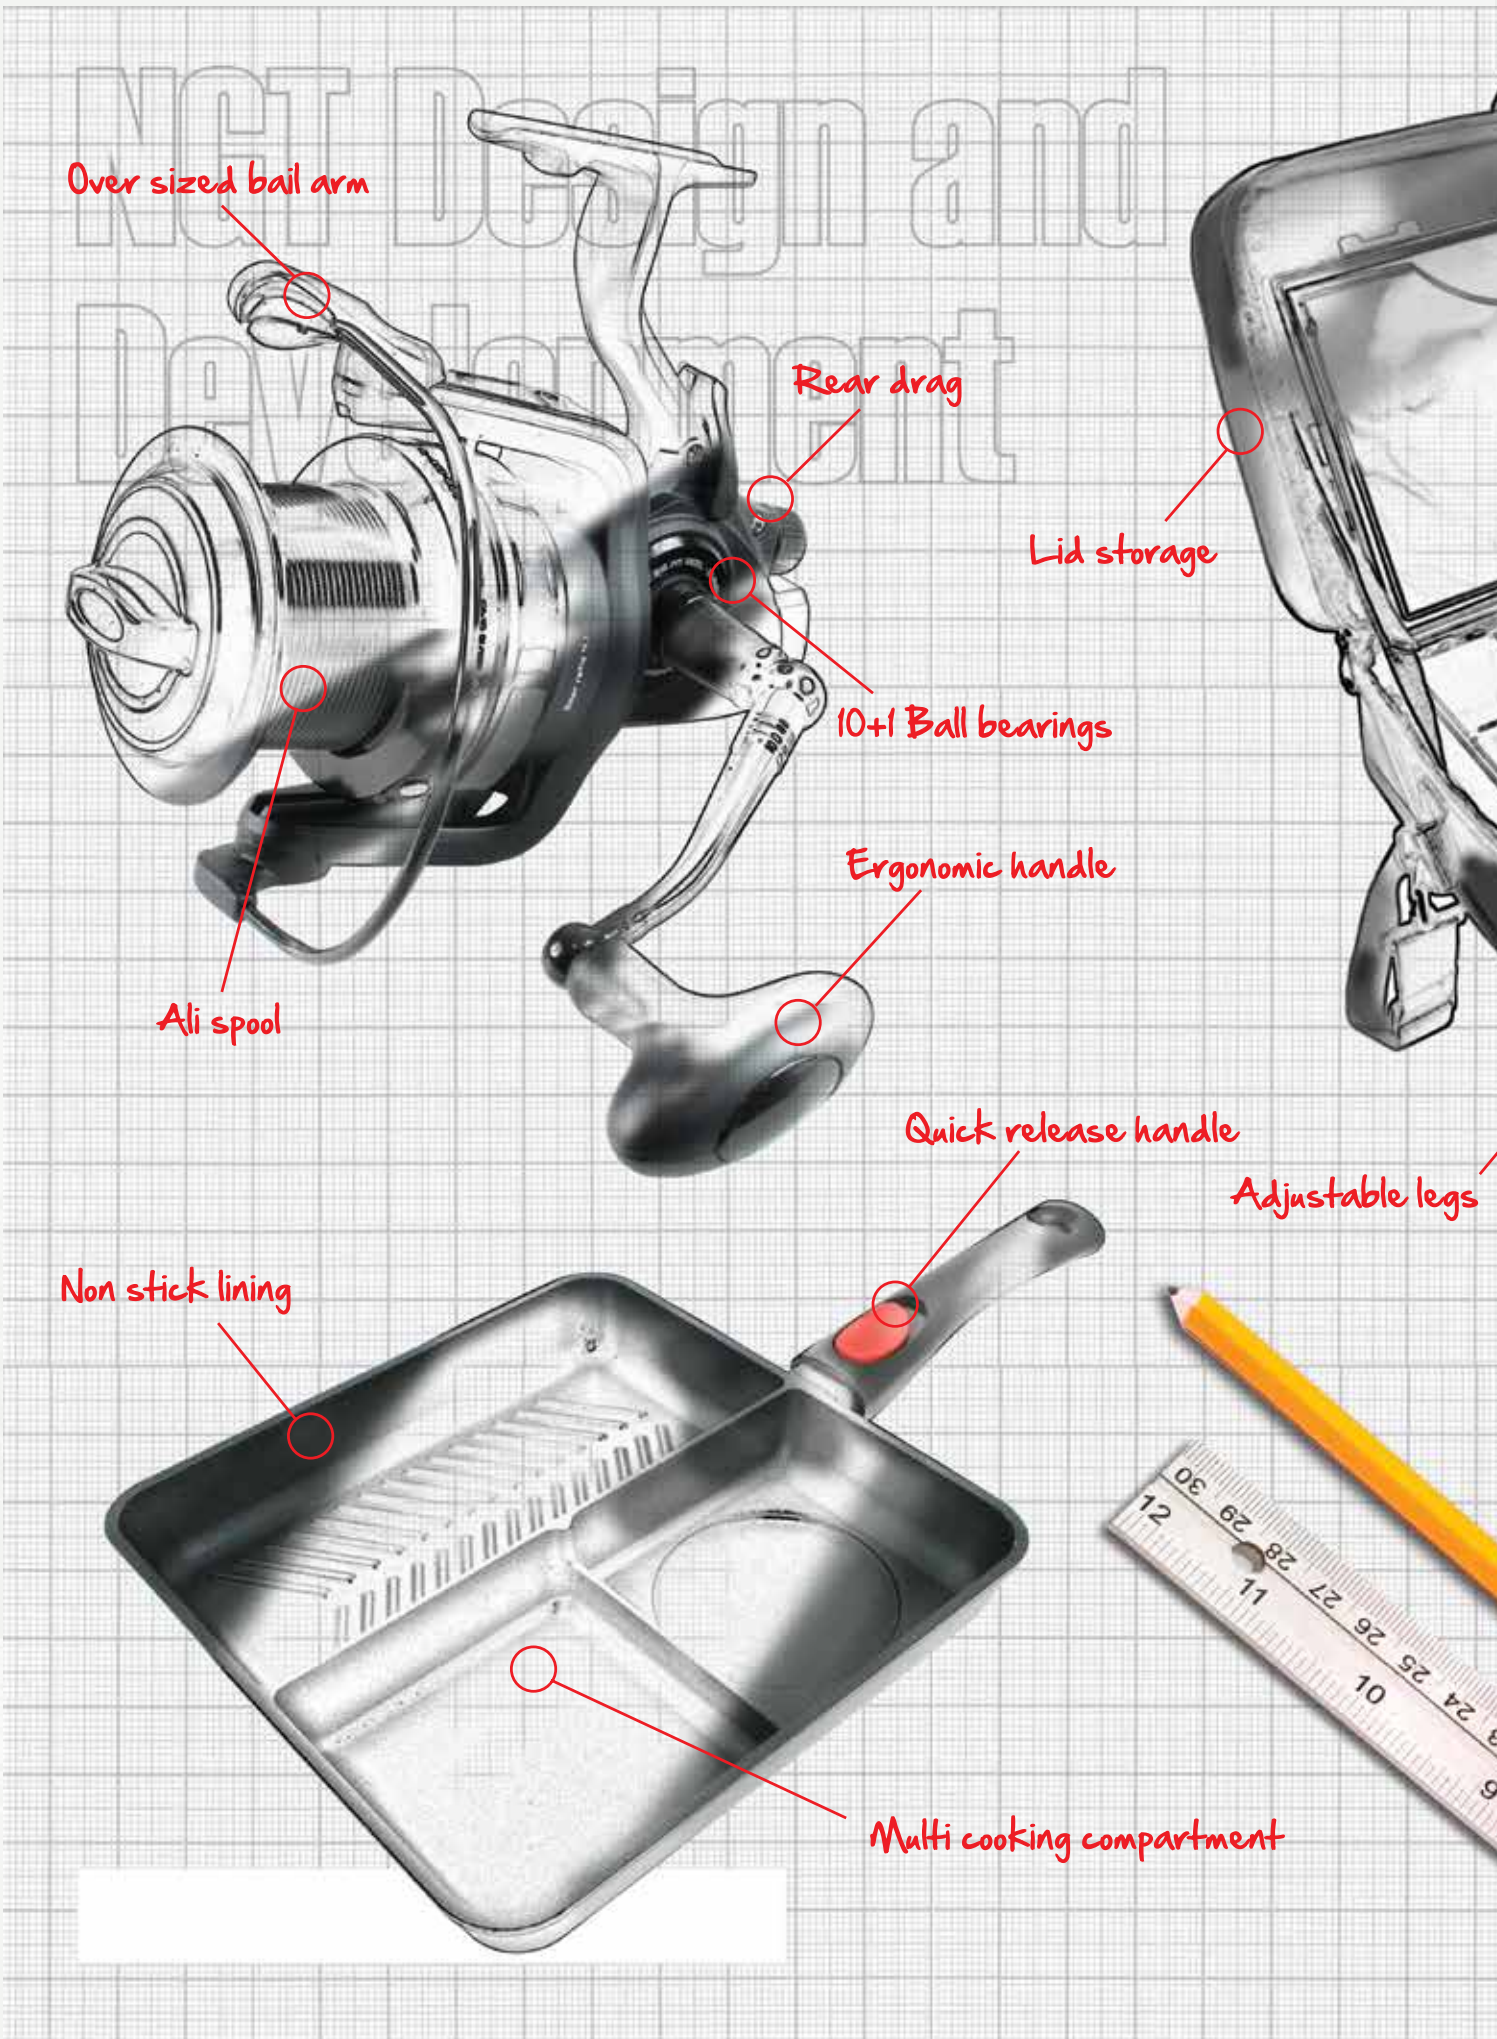

PRODUCT RANGE

BAIT · RODS · REELS · LUGGAGE · PODS · ALARMS · INDICATORS
NETS · PVA · HOOKS · TERMINAL · BIVVIES · BAITING TOOLS · RIGS · BANK STICKS
BEDS/CHAIRS · CLOTHING · LINE · ACCESSORIES

Over sized bail arm

Rear drag

Lid storage

10+1 Ball bearings

Ergonomic handle

Ali spool

Quick release handle

Adjustable legs

Non stick lining